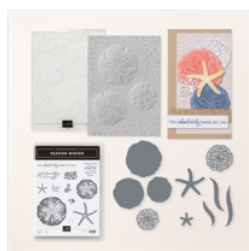

# Supply List

Kim Quade  
4026177955

[kimgskards@gmail.com](mailto:kimgskards@gmail.com)  
[www.kimplayswithpaper.com](http://www.kimplayswithpaper.com)

[Seaside Wishes Bundle \(English\) - 163498](#)

Price: \$47.50

[Sweetly Scripted Cling Stamp Set \(English\) - 163600](#)

Price: \$24.00

[2024-2026 In Color™ 6" X 6" \(15.2 X 15.2 Cm\) Designer Series Paper - 163777](#)

Price: \$12.50

[Summer Splash 8-1/2" X 11" Cardstock - 163797](#)

Price: \$14.00

[Gorgeous Grape 8-1/2" X 11" Cardstock - 146987](#)

Price: \$14.00

[Basic White 8-1/2" X 11" Cardstock - 159276](#)

Price: \$13.00

[Melon Mambo Classic Stampin' Pad - 147051](#)

Price: \$11.00