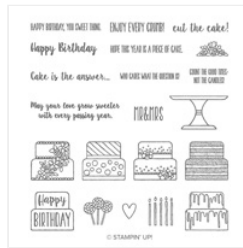

[Piece Of Cake Photopolymer Stamp Set - 148610](#)

Price: $17.00