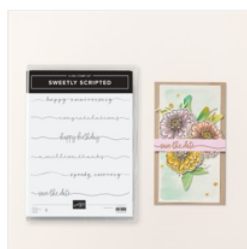

Supply List

Tammy Civello
(707) 365-6153
tammy@cardsbytlc.com
www.cardsbytlc.com

[Simply Said Mix & Match Photopolymer Stamp Set \(English\) - 163756](#)
Price: \$17.00

[Sweetly Scripted Cling Stamp Set \(English\) - 163600](#)

Price: \$24.00

[Mediterranean Blooms 12" X 12" \(30.5 X 30.5 Cm\) Designer Series Paper - 163284](#)

Price: \$12.50

[Night Of Navy 8-1/2" X 11" Cardstock - 100867](#)

Price: \$14.00

[Basic White 8-1/2" X 11" Thick Cardstock - 159229](#)