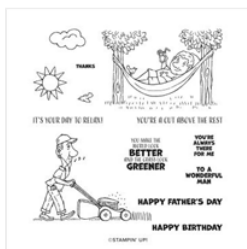

Stampin' Up! A Cut Above 21.May.3

Supply List

Judith Patterson
judithpattersontx@gmail.com
www.judithpatterson.net

A Cut Above Cling Stamp Set - 154448

Price: \$21.00

2020-2022 In Color™ 6" X 6" (15.2 X 15.2 Cm) Designer Series Paper - 153070