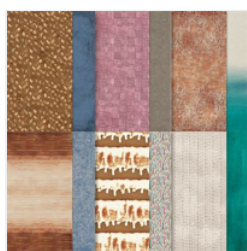

Encircled in Nature Card

Supply List

Barbara Greenlee

214-395-5586

Barbara@GreenMoonStampStudio.com

GreenMoonStampStudio.com

[Encircled In Nature Bundle \(English\) - 163629](#)

Price: \$54.00

[Earthen Elegance 12" X 12" \(30.5 X 30.5 Cm\) Designer Series Paper - 161503](#)

Price: \$12.50

[Soft Shimmer 12" X 12" \(30.5 X 30.5 Cm\) Specialty Paper - 161750](#)

Price: \$11.00

[Night Of Navy 8-1/2" X 11" Cardstock - 100867](#)

Price: \$14.00

[Very Vanilla 8-1/2" X 11" Cardstock - 101650](#)

Price: \$13.00

[Very Vanilla Medium Envelopes - 107300](#)

Price: \$8.50

[Smoky Slate 8-1/2" X 11" Cardstock - 131202](#)

Price: \$14.00

[Wink Of Stella Clear Glitter Brush - 141897](#)