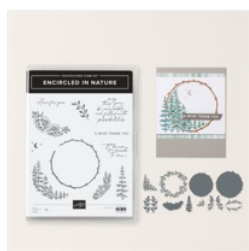

Encircled in Nature Card

Supply List

Barbara Greenlee

214-395-5586

Barbara@GreenMoonStampStudio.com

GreenMoonStampStudio.com

[Encircled In Nature Bundle \(English\) - 163629](#)

Price: \$54.00

[Earthen Elegance 12" X 12" \(30.5 X 30.5 Cm\) Designer Series Paper - 161503](#)

Price: \$12.50

[Soft Shimmer 12" X 12" \(30.5 X 30.5 Cm\) Specialty Paper - 161750](#)

Price: \$11.00

[Night Of Navy 8-1/2" X 11" Cardstock - 100867](#)

Price: \$14.00

[Very Vanilla 8-1/2" X 11" Cardstock - 101650](#)

Price: \$13.00

[Very Vanilla Medium Envelopes - 107300](#)

Price: \$8.50

[Smoky Slate 8-1/2" X 11" Cardstock - 131202](#)

Price: \$14.00

[Wink Of Stella Clear Glitter Brush - 141897](#)