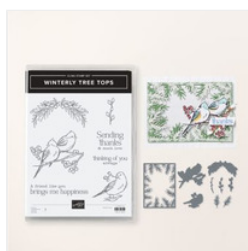

# Supply List

Tricia Chuba  
[pchuba@hotmail.com](mailto:pchuba@hotmail.com)  
<https://butterdishdesigns.com/>

[Winterly Tree Tops Bundle \(English\) - 164066](#)

Price: \$55.75

[Nests Of Winter 12" X 12" \(30.5 X 30.5 Cm\) Designer Series Paper - 164183](#)

Price: \$12.50

[Pebbled Path 8-1/2" X 11" Cardstock - 161722](#)

Price: \$11.50

[Basic White 8-1/2" X 11" Cardstock - 159276](#)

Price: \$13.00

[Basic White Medium Envelopes - 159236](#)

Price: \$15.00

[Pebbled Path Classic Stampin' Pad - 161648](#)