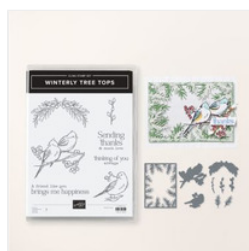

Supply List

Tricia Chuba
pchuba@hotmail.com
<https://butterdishdesigns.com/>

[Winterly Tree Tops Bundle \(English\) - 164066](#)

Price: \$55.75

[Nests Of Winter 12" X 12" \(30.5 X 30.5 Cm\) Designer Series Paper - 164183](#)

Price: \$12.50

[Pebbled Path 8-1/2" X 11" Cardstock - 161722](#)

Price: \$11.50

[Basic White 8-1/2" X 11" Cardstock - 159276](#)

Price: \$13.00

[Basic White Medium Envelopes - 159236](#)

Price: \$11.00

[Pebbled Path Classic Stampin' Pad - 161648](#)