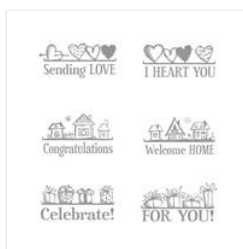

[Greeting Blocks Stamp Set - SS-0100](#)

Price: $16.95