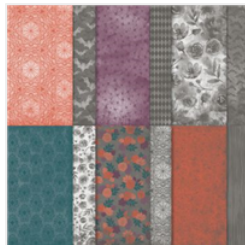

Price: \$11.50

[Toile Tidings Designer Series Paper - 150432](#)

Price: \$11.50

[Heartwarming Hugs Designer Series Paper - 153492](#)

Price: \$11.50

[Magic In This Night Designer Series Paper - 153517](#)

Price: \$11.50