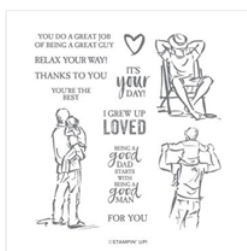

Supply List

Diana Gibbs
602-339-2776

digibbs@stampingwithdi.com
www.stampingwithdi.com

A Good Man Cling
Stamp Set (En) -
149270

Price: \$24.00

Old Olive 8-1/2" X
11" Cardstock -
100702

Price: \$9.25

Basic White 8-1/2"
X 11" Cardstock -
159276