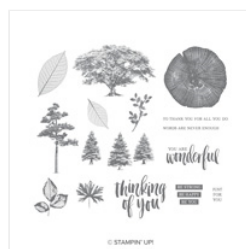

# Supply List

Place Order

[kthomas309@zoominternet.net](mailto:kthomas309@zoominternet.net)

[Rooted In Nature  
Clear-Mount  
Bundle - 148353](#)

Price: \$72.75

[Rooted In Nature  
Clear-Mount  
Stamp Set -  
146482](#)

Price: \$42.00

[Rooted In Nature  
Wood-Mount  
Bundle - 148352](#)

Price: \$84.50

[Rooted In Nature  
Wood-Mount  
Stamp Set -  
146479](#)

Price: \$55.00

[Nature's Root Dies  
- 146341](#)

Price: \$39.00

[Lovely As A Tree  
Clear-Mount  
Stamp Set -  
127793](#)