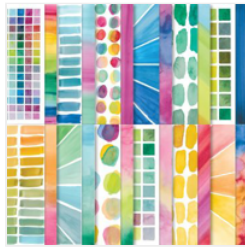

SU Card Sketch #9

Supply List

Nancy Thompson
stampinnancyink@gmail.com
createwithnancy.com

[Simply Said Mix & Match Photopolymer Stamp Set \(English\) - 163756](#)

Price: \$17.00

[Full Of Life 6" X 6" \(15.2 X 15.2 Cm\) Designer Series Paper - 163357](#)