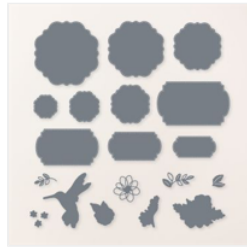

Supply List

Place Order

kthomas309@zoominternet.net

[Most Adored 12" X 12" \(30.5 X 30.5 Cm\) Specialty Designer Series Paper - 162976](#)

Price: \$16.50

[Thoughtful Expressions Dies - 162821](#)

Price: \$37.00

[Blackberry Bliss 8-1/2" X 11" Cardstock - 133675](#)

Price: \$14.00

[Blackberry Bliss Classic Stampin' Pad - 147092](#)

Price: \$11.00

[Layering Leaves Photopolymer Stamp Set \(English\) - 161277](#)

Price: \$24.00