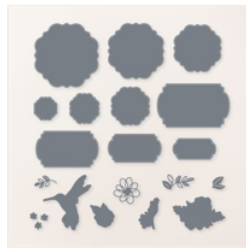

# Bee Mine Fun Fold Supply List

Polly Libby  
919-357-3781

[libbyscraftstudio@gmail.com](mailto:libbyscraftstudio@gmail.com)  
<https://libbyscraftstudio.blogspot.com/>

[Bee My Valentine  
Photopolymer  
Stamp Set  
\(English\) - 162547](#)

Price: \$21.00

[Thoughtful  
Expressions Dies -  
162821](#)

Price: \$37.00

[Bee Mine 12" X  
12" \(30.5 X 30.5  
Cm\) Designer  
Series Paper -  
162546](#)

Price: \$12.50

[Sweet Sorbet 8-  
1/2" X 11"  
Cardstock -  
159268](#)