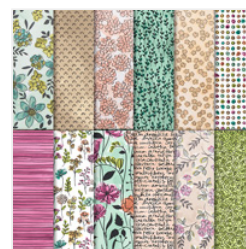

Price: \$33.00

[Silicone Craft
Sheet - 127853](#)

Price: \$6.50

[Stamparatus -
146276](#)

Price: \$49.00

[Wood Textures
Designer Series
Paper Stack -
144177](#)

Price: \$11.00

[Share What You
Love Specialty
Designer Series
Paper - 146926](#)