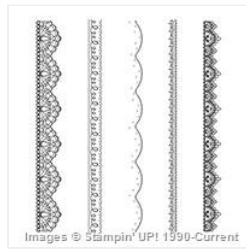

Supply List

Claudia Perry
706-587-4824

astampingteddy@gmail.com
<http://stampingincolumbusga.blogspot.com/>

[So Very Much
Clear-Mount
Stamp Set -
143343](#)

Price: \$0.00

[Delicate Details
Photopolymer
Stamp Set -
143314](#)