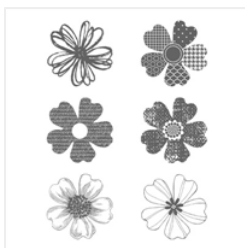

[Flower Shop
Wood-Mount
Stamp Set -
130939](#)

Price: € 29,00