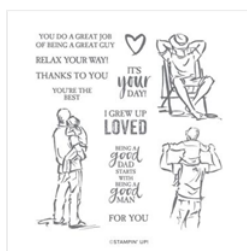

Supply List

Place Order
tinasstampstudio@gmail.com

[A Good Man Cling Stamp Set \(En\) - 149270](#)

Price: \$24.00

[Garden Green 8-1/2" X 11" Cardstock - 102584](#)

Price: \$14.00

[Basic Black 8-1/2" X 11" Cardstock - 121045](#)