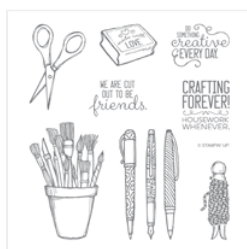

Supply List

Kim Quade
4026177955

kimgskards@gmail.com
www.kimplayswithpaper.com

[Crafting Forever
Clear-Mount
Stamp Set -
143958](#)

Price: \$20.00

[Crafting Forever
Wood-Mount
Stamp Set -
143955](#)

Price: \$28.00