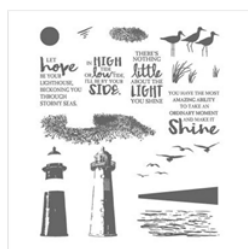

Supply List

Kim Quade
4026177955

kimgskards@gmail.com
www.kimplayswithpaper.com

[High Tide
Photopolymer
Stamp Set \(En\) -
143006](#)

Price: \$26.00

[Colorful Seasons
Photopolymer
Bundle - 145348](#)

Price: \$54.00