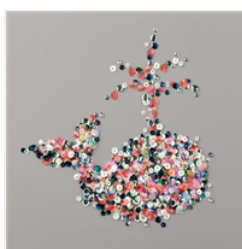

Supply List

Anne Granger

519-476-5473

agranger21@outlook.com

www.stampwithanne.com

[Whale Done Photopolymer Stamp Set \(En\) - 152470](#)

Price: \$23.00

[Whale Of A Time 6" X 6" \(15.2 X 15.2 Cm\) Designer Series Paper - 152460](#)

Price: \$15.75

[Whale Of A Time Sequins - 152461](#)

Price: \$8.75

[Whisper White 8-1/2" X 11" Thick Cardstock - 140272](#)

Price: \$11.25

[Just Jade 8-1/2" X 11" Cardstock - 153079](#)

Price: \$12.00

[Layering Circles Dies - 151770](#)