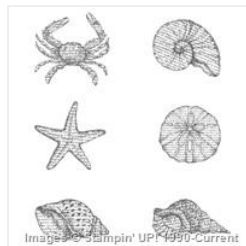

[Label Love Wood-
Mount Bundle -
132723](#)

Price: \$34.75

Images © Stampin' UP! 1990-Current

[By The Seashore
Clear Stamp Set -
126532](#)

Price: \$16.95

Images © Stampin' UP! 1990-Current

[By The Seashore
Wood Stamp Set -
132582](#)