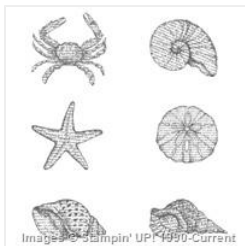

Supply List

Mary Bush

stampwithmarybush@yahoo.com
www.stampinthesand.stampinup.net

Images © Stampin' UP! 1990-Current

[Artisan Label
Punch - 130920](#)

Price: \$15.95

Images © Stampin' UP! 1990-Current

[Label Love Clear
Stamp Set -
130622](#)

Price: \$17.95

Images © Stampin' UP! 1990-Current

[Label Love Clear-
Mount Bundle -
132722](#)

Price: \$28.75

Images © Stampin' UP! 1990-Current

[Label Love Wood
Stamp Set -
130619](#)

Price: \$24.95

Images © Stampin' UP! 1990-Current

[Label Love Wood-
Mount Bundle -
132723](#)

Price: \$34.75

Images © Stampin' UP! 1990-Current

[By The Seashore
Clear Stamp Set -
126532](#)

Price: \$16.95

Images © Stampin' UP! 1990-Current

[By The Seashore
Wood Stamp Set -
132582](#)