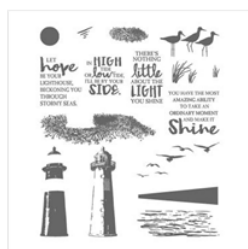

Supply List

Teresa Buchholz

(919)417-7715

teresa@stampfabulous.com

teresa@stampfabulous.com

[High Tide
Photopolymer
Stamp Set \(En\) -
143006](#)

Price: \$26.00

[Wetlands Clear-
Mount Stamp Set -
126697](#)

Price: \$17.00

[Kinda Eclectic
Clear-Mount
Stamp Set -
135350](#)

Price: \$20.00

[So Saffron 8-1/2"
X 11" Cardstock -
105118](#)

Price: \$9.25

[Marina Mist 8-1/2"
X 11" Cardstock -
119682](#)

Price: \$8.00

[Crumb Cake 8-1/2"
X 11" Cardstock -
120953](#)