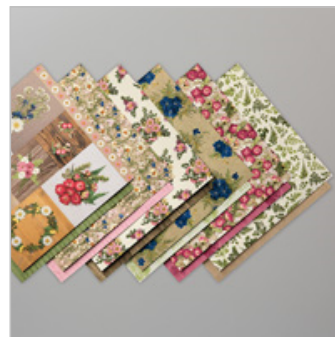

[Rococo Rose Classic Stampin' Pad](#)

150080

[Very Vanilla 8-1/2" X 11" Cardstock](#)

101650

[Crumb Cake 8-1/2" X 11" Cardstock](#)

120953

[Rococo Rose 8-1/2" X 11" Cardstock](#)

150882

[Pressed Petals Specialty Designer Series Paper](#)

149500

[2019-2021 In Color Faceted Dots](#)

149607

Supply List

LaQuita Jackson

quitabughandmades@gmail.com

www.quitabughandmades.stampinup.net