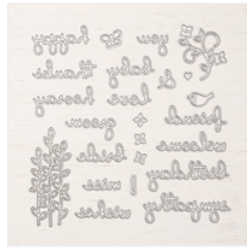

Supply List

Ann Clemmer
(530) 761-5090
ann@stamperdog.com
www.stamperdog.com

[Big Shot - 143263](#)

Price: \$110.00

[Well Written Dies - 148534](#)

Price: \$40.00

[Stitched Be Mine Dies - 148527](#)

Price: \$35.00

[Lace Dynamic Textured Impressions Embossing Folder - 148530](#)

Price: \$10.00

[Detailed Trio Punch - 146320](#)

Price: \$20.00

[In Color 2018-2020 6" X 6" \(15.2 X 15.2 Cm\) Designer Series Paper - 146963](#)