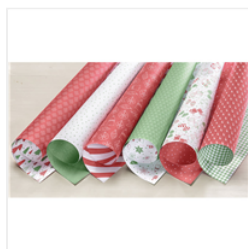

Supply List

Place Order
me@aboverubiesstudio.com

[Be Merry Designer Series Paper - 144111](#)

Price: \$11.00

[Whisper White 8-1/2" X 11" Thick Cardstock - 140272](#)

Price: \$8.25

[Urban Underground Designer Washi Tape - 142787](#)