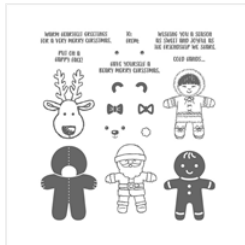

Price: \$45.75

[Santa's Sleigh Photopolymer Stamp Set - 142057](#)

Price: \$21.00

[Santa's Sleigh Dies Thinlits - 140278](#)

Price: \$30.00

[Cookie Cutter Christmas Photopolymer Bundle - 143493](#)

Price: \$35.00