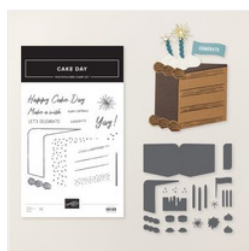

# Supply List

Peggy Noe

[peggy@prettypapercards.com](mailto:peggy@prettypapercards.com)

<http://prettypapercards.com>

[Cake Day Bundle \(English\) - 168007](#)

Price: \$54.00

[Basic White 8-1/2" X 11" Cardstock - 166780](#)

Price: \$14.00

[Highland Heather 8-1/2" X 11" Cardstock - 146986](#)

Price: \$14.00

[Strawberry Slush 8-1/2" X 11" Cardstock - 165625](#)

Price: \$14.00

[Summer Splash 8-1/2" X 11" Cardstock - 163797](#)

Price: \$14.00

[Pretty In Pink 8-1/2" X 11" Cardstock - 163793](#)

Price: \$14.00

[Mixed Up Patterns 12" X 12" \(30.5 X 30.5 Cm\) Mix-In Designer Series Paper - 166992](#)

Price: \$12.50

[Strawberry Slush Classic Stampin' Pad - 165286](#)