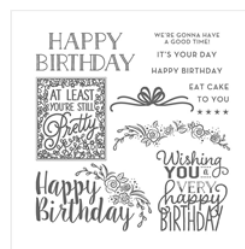

[Big On Birthdays Photopolymer Stamp Set - 142877](#)

Price: $27.00