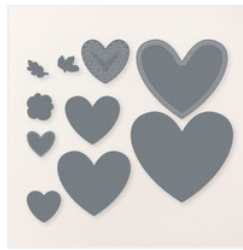

Supply List

Peggy Murwin

815-653-2216

peggymurwin@comcast.net

www.stampwithpeggy.com

[Hearts Of Elegance Bundle \(English\) - 164916](#)

Price: \$50.25

[Hearts Of Elegance Photopolymer Stamp Set \(English\) - 164909](#)

Price: \$20.00

[Hearts Of Elegance Dies - 164915](#)

Price: \$36.00

[Petunia Pop 8-1/2" X 11" Cardstock - 163801](#)

Price: \$11.50

[Old Olive 8-1/2" X 11" Cardstock - 100702](#)

Price: \$11.50

[Basic Black 8-1/2" X 11" Cardstock - 121045](#)