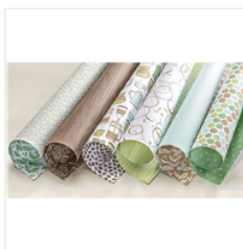

Supply List

Place Order
earlandjenilee@shaw.ca

[Foxy Friends
Photopolymer
Stamp Set -
141549](#)

Price: \$34.00

[Fox Builder Punch
- 141470](#)

Price: \$24.00

[Coffee Break
Designer Series
Paper - 144155](#)

Price: \$14.50

[Triple Banner
Punch - 138292](#)

Price: \$28.00

[Sunshine Wishes
Thinlits Dies -
141489](#)

Price: \$37.00

[Corrugated
Elements - 144158](#)

Price: \$4.75

[Brights Enamel
Shapes - 141680](#)