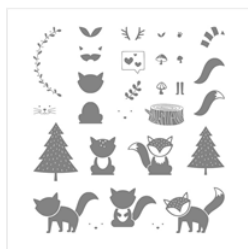

Supply List

Place Order
earlandjenilee@shaw.ca

[Foxy Friends
Photopolymer
Stamp Set -
141549](#)

Price: \$34.00

[Fox Builder Punch
- 141470](#)

Price: \$24.00

[Coffee Break
Designer Series
Paper - 144155](#)

Price: \$14.50

[Triple Banner
Punch - 138292](#)

Price: \$28.00

[Sunshine Wishes
Thinlits Dies -
141489](#)

Price: \$37.00

[Corrugated
Elements - 144158](#)

Price: \$4.75

[Brights Enamel
Shapes - 141680](#)