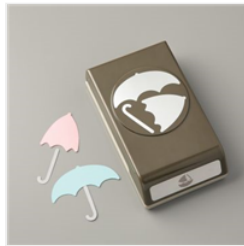

[Umbrella Builder Punch - 151293](#)

Price: $18.00