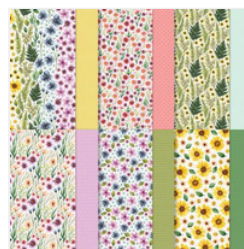

Price: \$19.00

[Darling Duckling 8-  
1/2" X 11"  
Cardstock -  
165622](#)

Price: \$14.00

[Basic White 8-1/2"  
X 11" Cardstock -  
166780](#)

Price: \$14.00

[Floral Impressions  
12" X 12" \(30.5 X  
30.5 Cm\) Designer  
Series Paper -  
165603](#)

Price: \$12.50

[Tuxedo Black  
Memento Ink Pad -  
132708](#)

Price: \$8.00

[White 1/2" \(1.3  
Cm\) Woven  
Ribbon - 164634](#)

Price: \$9.50

[Strawberry Slush &  
Pretty In Pink  
Gems - 165615](#)

Price: \$8.50