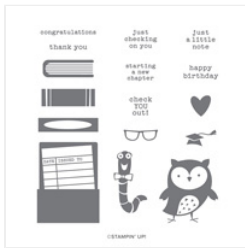

# Supply List

Cindy Baughman

808-754-2269

[stampedwithaloha@gmail.com](mailto:stampedwithaloha@gmail.com)

[www.stampedwithaloha.com](http://www.stampedwithaloha.com)

[Check You Out  
Photopolymer  
Stamp Set -  
149462](#)