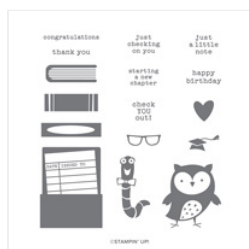

# Supply List

Cindy Baughman

808-754-2269

[stampedwithaloha@gmail.com](mailto:stampedwithaloha@gmail.com)

[www.stampedwithaloha.com](http://www.stampedwithaloha.com)

Check You Out  
Photopolymer  
Stamp Set -  
149462