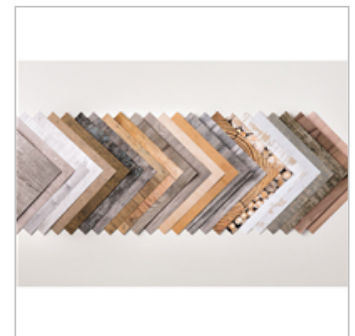

[Wood Textures Designer Series Paper Stack](#)

[Designer Series Paper Stack](#)

144177

€ 12,25