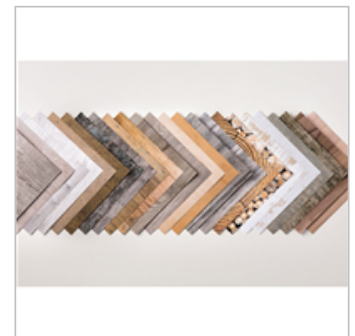

[Wood Textures Designer Series Paper Stack](#)

144177

€ 12,25