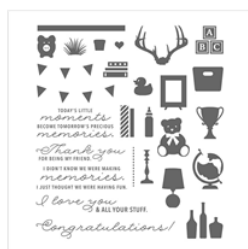

Supply List

Mikaela Titheridge

01480 896885

info@thecraftyinkpen.co.uk

www.thecraftyinkpen.co.uk

[Bookcase Builder
Photopolymer
Stamp Set -
142906](#)

Price: £19.00