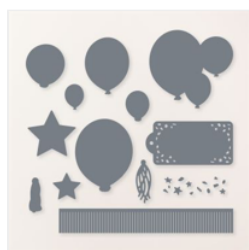

[Beautiful Balloons
Dies - 161456](#)

Price: $34.00

Sale: $30.60

Price: ~~$34.00~~