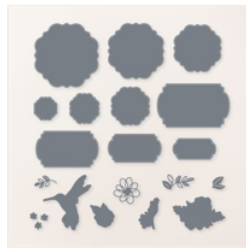

Perennial Lavender Easter Card Supply List

Polly Libby
919-357-3781

libbyscraftstudio@gmail.com
<https://libbyscraftstudio.blogspot.com/>

[Easter Bunny
Photopolymer
Stamp Set
\(English\) - 160272](#)

Price: \$19.00

[Thoughtful
Expressions Dies -
162821](#)

Price: \$37.00

[Perennial
Lavender 12" X
12" \(30.5 X 30.5
Cm\) Designer
Series Paper -
162593](#)

Price: \$12.50

[Basic White 8-1/2"
X 11" Cardstock -
159276](#)

Price: \$13.00

[Vellum 8-1/2" X
11" Cardstock -
101856](#)

Price: \$10.00

[Gorgeous Grape
Classic Stampin'
Pad - 147099](#)

Price: \$11.00

[Pretty Peacock
Classic Stampin'
Pad - 150083](#)

Price: \$11.00

[Tuxedo Black
Memento Ink Pad -
132708](#)