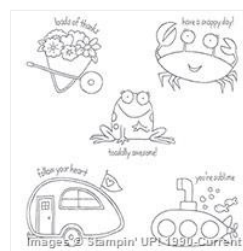

**Smoky Slate 8-1/2\" X 11\" Cardstock - 131202**

Price: \$15.75

**Sprinkles Of Life Photopolymer Stamp Set - 139971**

Price: \$26.00

**Whisper White 8-1/2\" X 11\" Cardstock - 100730**

Price: \$13.25

**You're Sublime Clear-Mount Stamp Set - 139309**