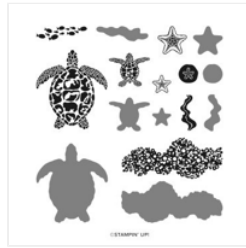

Supply List

Joanna Barnes
jobarnes29@gmail.com
www.purrfectlycreative.co.uk

[Earthen Elegance Suite Collection \(English\) - 161518](#)

Price: £70.50

[Sea Turtle Photopolymer Stamp Set - 160500](#)

Price: £20.00

[Gorgeously Made Bundle \(English\) - 161203](#)

Price: £47.50

[Wanted To Say Dies - 161594](#)

Price: £37.00

[Alphabet À La Mode Dies - 160750](#)

Price: £40.00

[Pretty Peacock A4 Cardstock - 150886](#)

Price: £14.00