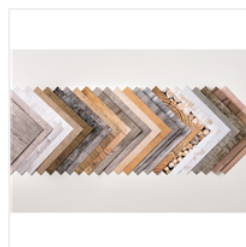

[Wood Textures
Designer Series
Paper Stack -
144177](#)

Price: $11.00