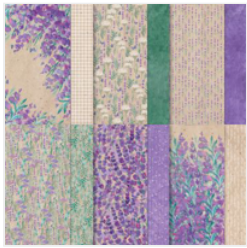

Pop Up Gift Bad Supply List

France "Frenchie" Martin
832-602-3290

frenchiestamps@hotmail.com
<http://www.frenchiestamps.com>

[Perennial
Lavender 12" X
12" \(30.5 X 30.5
Cm\) Designer
Series Paper -
162593](#)

Price: \$12.50

[Bee Mine 12" X
12" \(30.5 X 30.5
Cm\) Designer
Series Paper -
162546](#)

Price: \$12.50

[Highland Heather
8-1/2" X 11"
Cardstock -
146986](#)

Price: \$14.00

[Paper Butterfly
Accents - 162612](#)

Price: \$8.00

[Basic White 8-1/2"
X 11" Cardstock -
159276](#)

Price: \$13.00

[Daffodil Delight 8-
1/2" X 11"
Cardstock -
119683](#)

Price: \$14.00

[Sweet Sorbet 8-
1/2" X 11"
Cardstock -
159268](#)

Price: \$10.00