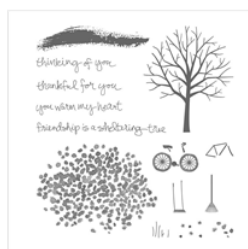

Supply List

Amanda Mertz

Amandamertz33@gmail.com

<http://www.stampinup.net/esuite/home/stampingwithamanda>

[Sheltering Tree
Photopolymer
Stamp Set -
137163](#)

Price: \$25.00

[Work Of Art Wood-
Mount Stamp Set -
134111](#)