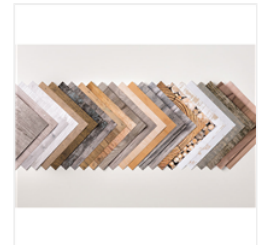

[Wood Textures
Designer Series
Paper Stack -
144177](#)

Price: € 13,25