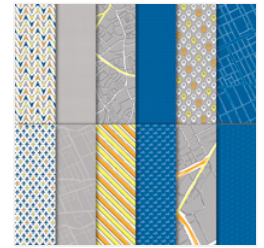

Price: € 13,25

[Under The
Mistletoe Designer
Series Paper -
146921](#)

Price: € 13,25

[Animal Expedition
Designer Series
Paper - 146902](#)

Price: € 13,25

[Best Route
Designer Series
Paper - 146897](#)

Price: € 13,25

[Petal Promenade
Designer Series
Paper - 146913](#)

Price: € 13,25

[Tranquil Textures
Designer Series
Paper - 146331](#)

Price: € 13,25

[Garden
Impressions 6" X
6" \(15.2 X 15.2
Cm\) Designer
Series Paper -
146289](#)