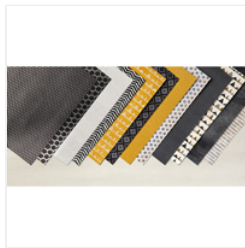

Supply List

Yvonne Neefjes

06-33793556

mail@stampinclubnederland.nl

www.stampinclubnederland.nl

[Labeler Alphabet
Photopolymer
Stamp Set -
141936](#)

Price: € 21,00

[Urban
Underground
Specialty Designer
Series Paper -
142783](#)