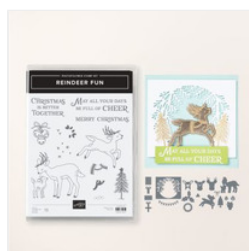

Supply List

Kim Quade
4026177955

kimgskards@gmail.com
www.kimplayswithpaper.com

[Reindeer Fun Bundle \(English\) - 164044](#)

Price: \$54.00

[Hang An Ornament Photopolymer Stamp Set \(English\) - 164282](#)

Sale: \$15.30

Price: \$47.00

[Reindeer Days 12" X 12" \(30.5 X 30.5 Cm\) Designer Series Paper - 164166](#)

Sale: \$10.00

Price: \$42.50

[Festive 12" X 12" \(30.5 X 30.5 Cm\) Glimmer Paper - 164106](#)

Price: \$12.00

[Real Red 8-1/2" X 11" Cardstock - 102482](#)

Price: \$11.50

[Basic White 8-1/2" X 11" Cardstock - 159276](#)

Price: \$13.00

[Early Espresso 8-1/2" X 11" Cardstock - 119686](#)

Price: \$11.50

[Basic Beige 8-1/2" X 11" Cardstock - 164511](#)