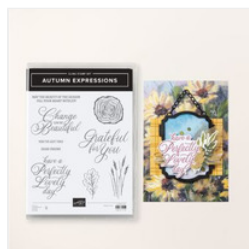

autumn expressions 11/8

Supply List

Lynda Wilson

3193255544

lynda.sue.wilson2@gmail.com

lyndawilson.stampinup.net

[Autumn Expressions Cling Stamp Set \(English\) - 164174](#)

Price: \$25.00

[Highland Heather 8-1/2" X 11" Cardstock - 146986](#)

Price: \$14.00

[Basic White 8-1/2" X 11" Cardstock - 159276](#)

Price: \$13.00

[Splendid Autumn 6" X 6" \(15.2 X 15.2 Cm\) Designer Series Paper - 164173](#)