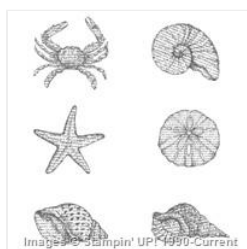

Supply List

Bronwyn Eastley

bronaddinktivedesigns@gmail.com

<http://addinktivedesigns.blogspot.com>

[By The Seashore
Clear Stamp Set -
126532](#)

Price: \$31.95

[Hardwood Wood-
Mount Stamp -
133032](#)

Price: \$35.00

[Gorgeous Grunge
Clear-Mount
Stamp Set -
130517](#)

Price: \$34.00

[Naturals White A4
Card Stock -
129588](#)

Price: \$12.95

[Basic Gray A4
Cardstock -
121689](#)

Price: \$25.00

[Basic Gray Classic
Stampin' Pad -
126981](#)