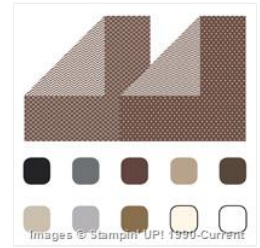

Price: \$17.00

**Whisper White 8-
1/2" X 11" Thick
Cardstock -
140272**

Price: \$8.25

**Basic Black 8-1/2"
X 11" Cardstock -
121045**

Price: \$10.00

**Neutrals
Backgrounds
Designer Series
Paper Stack -
130132**

Price: \$21.95

**Cucumber Crush
8-1/2" X 11"
Cardstock -
138335**

Price: \$8.00

**Daffodil Delight 8-
1/2" X 11"
Cardstock -
119683**

Price: \$10.00

**Watermelon
Wonder 8-1/2" X
11" Cardstock -
138334**

Price: \$8.00